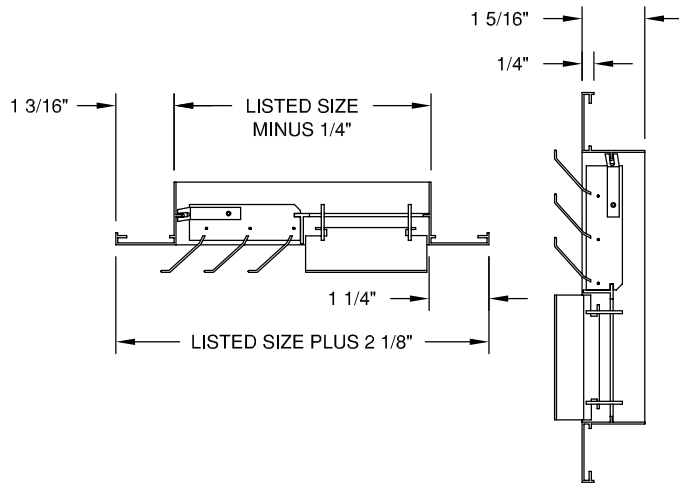

MINIMUM SIZE: 6" WIDTH x 6" HEIGHT

MAXIMUM SIZE: 24" WIDTH x 24" HEIGHT

EXTRUDED ALUMINUM; 6063-T5

FINISH - SA (CLEAR ANODIZE) OR W (WHITE PAINTED)

FACE VIEW

MODEL - ACP

MODEL - ACPB

MODEL - ACPO