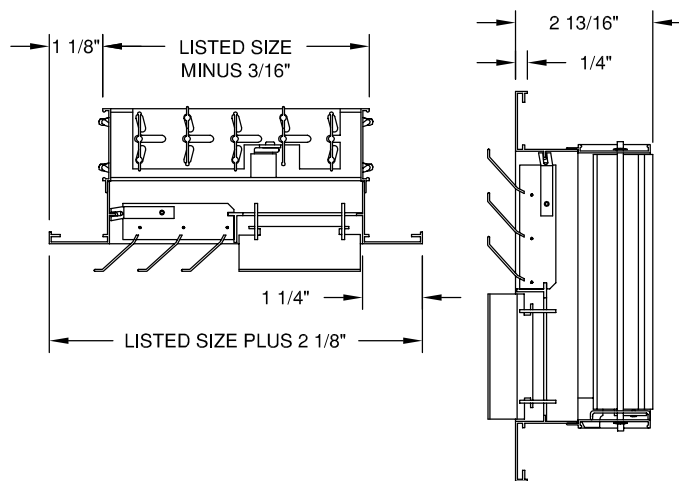

MINIMUM SIZE: 6" WIDTH x 6" HEIGHT

MAXIMUM SIZE: 24" WIDTH x 24" HEIGHT

EXTRUDED ALUMINUM; 6063-T5

FINISH - SA (CLEAR ANODIZE) OR W (WHITE PAINTED)

FACE VIEW

MODEL - ACP

MODEL - ACPB

MODEL - ACPO