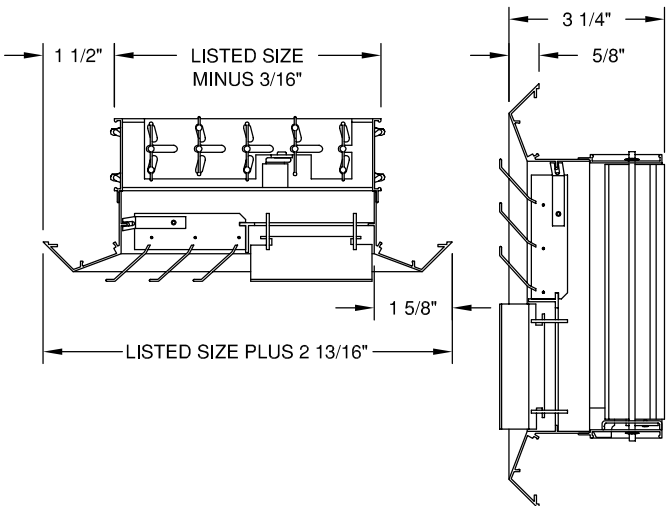

MINIMUM SIZE: 6" WIDTH x 6" HEIGHT

MAXIMUM SIZE: 24" WIDTH x 24" HEIGHT

EXTRUDED ALUMINUM; 6063-T5

FINISH - SA (CLEAR ANODIZE) OR W (WHITE PAINTED)

FACE VIEW

MODEL - ACP

MODEL - ACPB

MODEL - ACPO