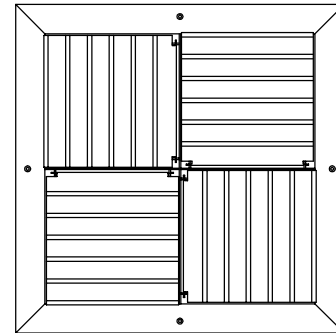

### ADJUSTABLE CORE PATTERN DIFFUSER

MODULAR CORE PROVIDE FOUR-WAY, THREE-WAY, TWO-WAY OR ONE-WAY HORIZONTAL AIR PATTERNS.  
 FOUR EQUALLY SIZED INDIVIDUALLY ADJUSTABLE CORES.  
 BLADES FIXED ON 15/16" CENTERS.  
 OPPOSED BLADE DAMPER AVAILABLE.

MINIMUM SIZE: 6" WIDTH x 6" HEIGHT

MAXIMUM SIZE: 24" WIDTH x 24" HEIGHT

EXTRUDED ALUMINUM; 6063-T5

FINISH - SA (CLEAR ANODIZE) OR W (WHITE PAINTED)

FACE VIEW

MODEL - ACP

MODEL - ACPB

MODEL - ACPO