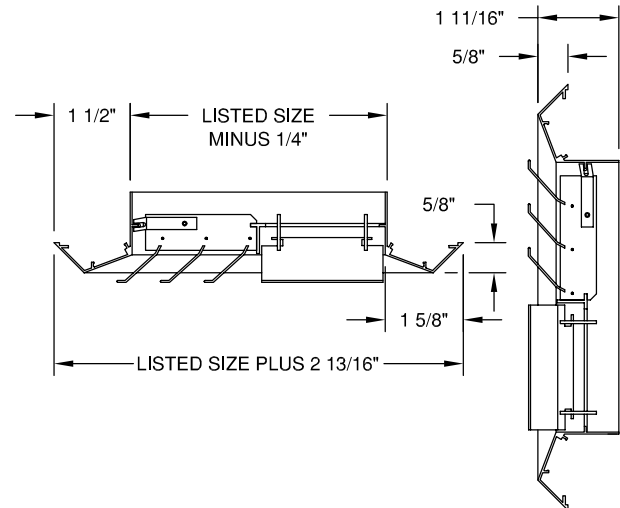

MINIMUM SIZE: 6" WIDTH x 6" HEIGHT

MAXIMUM SIZE: 24" WIDTH x 24" HEIGHT

EXTRUDED ALUMINUM; 6063-T5

FINISH - SA (CLEAR ANODIZE) OR W (WHITE PAINTED)

FACE VIEW

MODEL - ACP

MODEL - ACPB

MODEL - ACPO